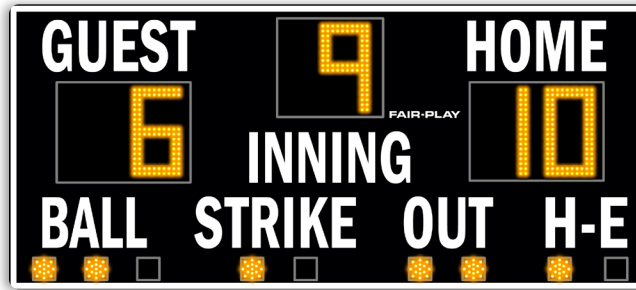

CAPTIONS (H" x W")

HOME	9" x 24"
GUEST	9" x 25"
INNING	9" x 27"
BALL	9" x 18"
STRIKE	9" x 28"
OUT	9" x 15"
R, H,E	9" x 14"

DIGIT SIZES (H")

TEAM SCORES	15"
INNING	15"
BALL SPOT	3.5"
H/E SPOT	3.5"
OUT SPOT	3.5"
STRIKE SPOT	3.5"

UV resistant custom paint & vinyl trim colors available.

15 Fair-Play FREE Standard Trim Tape Colors

12 Fair-Play FREE Standard Scoreboard Colors

MODEL: BA-7109-2

DIMENSIONS	Height	Length	Depth	Weight
	4'-0"	9'-0"	10"	114 lbs.