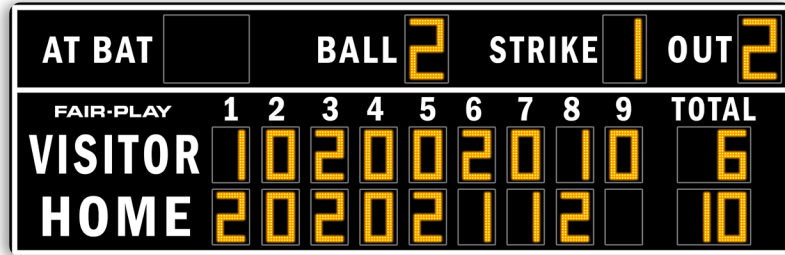

UV resistant custom paint & vinyl trim colors available.

15 Fair-Play FREE Standard Trim Tape Colors

12 Fair-Play FREE Standard Scoreboard Colors

MODEL: BA-7120AB-2

DIMENSIONS

Height	Length	Depth	Weight
6'-6"	20'-0"	10"	649 lbs.