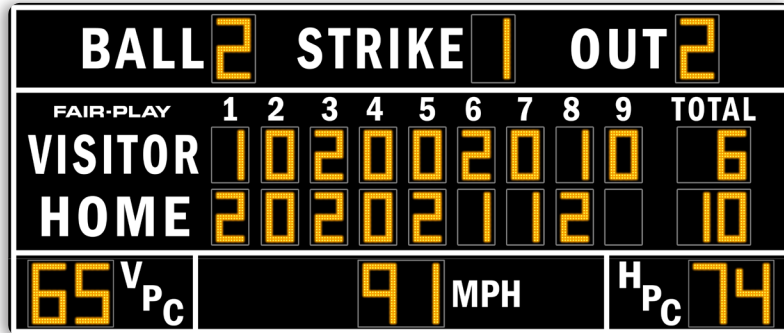

CAPTIONS (H" x W")

HOME	12" x 45"
VISITOR	12" x 52"
BALL	12" x 37"
STRIKE	12" x 51"
OUT	12" x 30"
1	7" x 7"
2, 3, 4, 5, 6, 7, 8, 9	7" x 5"
TOTAL	7" x 26"
VPC, HPC	20" x 19"

DIGIT SIZES (H")

BALL	18"
OUT	18"
STRIKE	18"
PITCH COUNT	18"
INNING SCORES	15"
TOTAL	15"

UV resistant custom paint & vinyl trim colors available.

15 Fair-Play FREE Standard Trim Tape Colors

12 Fair-Play FREE Standard Scoreboard Colors

MODEL: BA-7120PC-2

DIMENSIONS

Height	Length	Depth	Weight
8'-6"	20'-0"	10"	606 lbs.