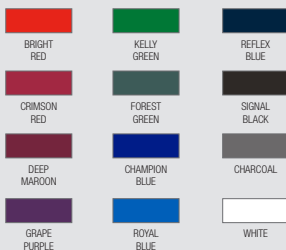

CAPTIONS (H" x W")

HOME	12" x 45"
VISITOR	12" x 52"
BALL	12" x 37"
STRIKE	12" x 51"
OUT	12" x 30"
1	7" x 7"
2, 3, 4, 5, 6, 7, 8, 9	7" x 5"
TOTAL	7" x 26"
VPC, HPC	20" x 19"

DIGIT SIZES (H")

BALL	18"
OUT	18"
STRIKE	18"
PITCH COUNT	18"
INNING SCORES	15"
TOTAL	15"

UV resistant custom paint & vinyl trim colors available.

15 Fair-Play FREE Standard Trim Tape Colors

12 Fair-Play FREE Standard Scoreboard Colors

MODEL: BA-7120PC-2

DIMENSIONS

Height	Length	Depth	Weight
8'-6"	20'-0"	10"	606 lbs.