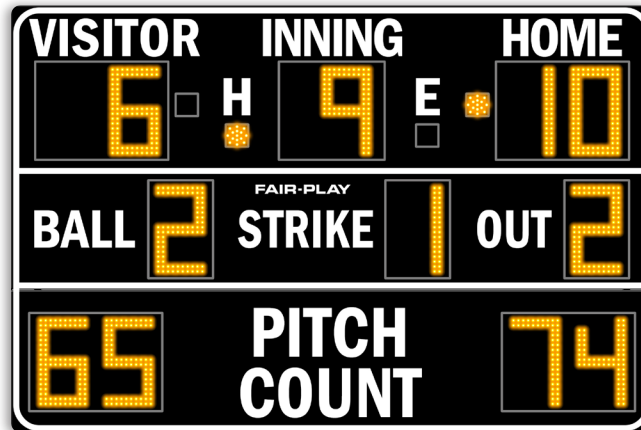

CAPTIONS (H" x W")

HOME	6" x 20"
VISITOR	6" x 29"
INNING	6" x 24"
BALL	6" x 18"
STRIKE	6" x 25"
OUT	6" x 14"
H	6" x 5"
E	6" x 4"

DIGIT SIZES (H")

BALL	15"
INNING	15"
OUT	15"
STRIKE	15"
TEAM SCORES	15"
PITCH COUNT	15"
POSSESSION SPOT	3.5"
H/E SPOT	3.5"

MODEL: BA-7209PC-2

DIMENSIONS	Height	Length	Depth	Weight
	6'-0"	9'-0"	10"	135 lbs.

UV resistant custom paint & vinyl trim colors available.

15 Fair-Play FREE Standard Trim Tape Colors

12 Fair-Play FREE Standard Scoreboard Colors