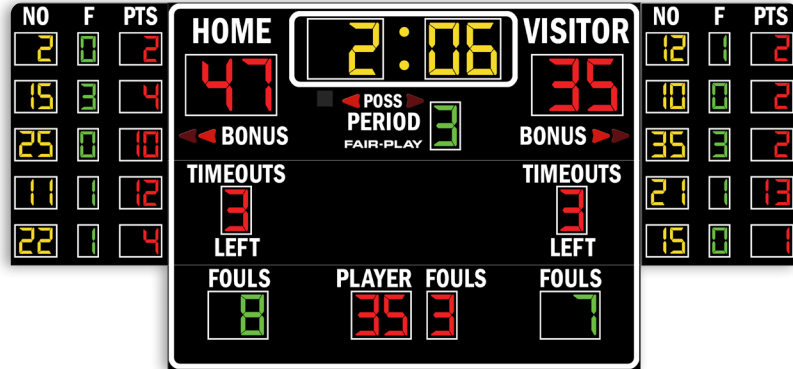

### CAPTIONS (H" x W")

HOME	6" x 18"
VISITOR	6" x 25"
PERIOD	4" x 16"
BONUS	4" x 15"
POSS	3" x 9"
FOULS (Personal)	4" x 14"
FOULS (Team)	4" x 14"
PLAYER	4" x 17"
TIMEOUTS	4" x 23"
LEFT	4" x 11"
NO	4" x 6"
F	4" x 2"
PTS	4" x 8"

### DIGIT SIZES (H")

Game Clock	12"
Team Scores	12"
Period	10"
Team Fouls	10"
Player Number	10"
Personal Fouls	10"
Timeouts Left	10"
Stats Fouls	6"
Stats Player	6"
Stats Points	6"

### DIMENSIONS

Height	Length	Depth	Weight
7'-0"	15'-0"	4"	558 lbs.

UV resistant custom paint & vinyl trim colors available.