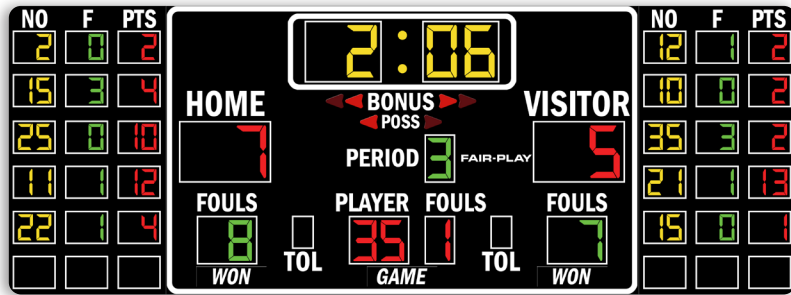

CAPTIONS (H" x W")

HOME	6" x 18"
VISITOR	6" x 25"
PERIOD	4" x 17"
BONUS	4" x 15"
POSS	3" x 9"
FOULS (Personal)	4" x 14"
FOULS (Team)	4" x 14"
PLAYER	4" x 17"
TOL	4" x 9"
NO	4" x 6"
F	4" x 3"
PTS	4" x 8"
CP-POINTS	4" x 15"
CP-MATCH	4" x 15"
CP-WON	4" x 9"
CP-GAME	4" x 12"
Stats Digs	4" x 11"
Stats Skills	4" x 12"

MODEL: BB-3626-4

DIMENSIONS

Height	Length	Depth	Weight
5'-6"	15'-0"	4"	385 lbs.

DIGIT SIZES (H")

Game Clock	12"
Team Scores	12"
Period	10"
Player Number	10"
Team Fouls	10"
Personal Fouls	10"
Timeouts Left	6"
Stats Fouls	6"
Stats Player	6"
Stats Points	6"
Stats Kills	6"
Stats Digs	6"

UV resistant custom paint & vinyl trim colors available.

15 Fair-Play FREE Standard Trim Tape Colors

12 Fair-Play FREE Standard Scoreboard Colors

STANDARD EQUIPMENT

- 6-Player Stats Panels using 6"H LED Bar Digits
- Energy efficient LED designs
- Three distinct LED digit colors to visually organize critical game information
- Heavy-duty, vibrating horn (103 dB)
- 4-level control console display brightness adjustment
- 5-year limited warranty
- Easy access built-in service points
- Quality engineered water resistant aluminum
- Complete, secure and durable display mounting
- Built-in lighting suppressor (for standard data direct wire only)
- Request a free project design renderings
- Help Desk Support
- USA Factory authorized national and local sales, service and installation