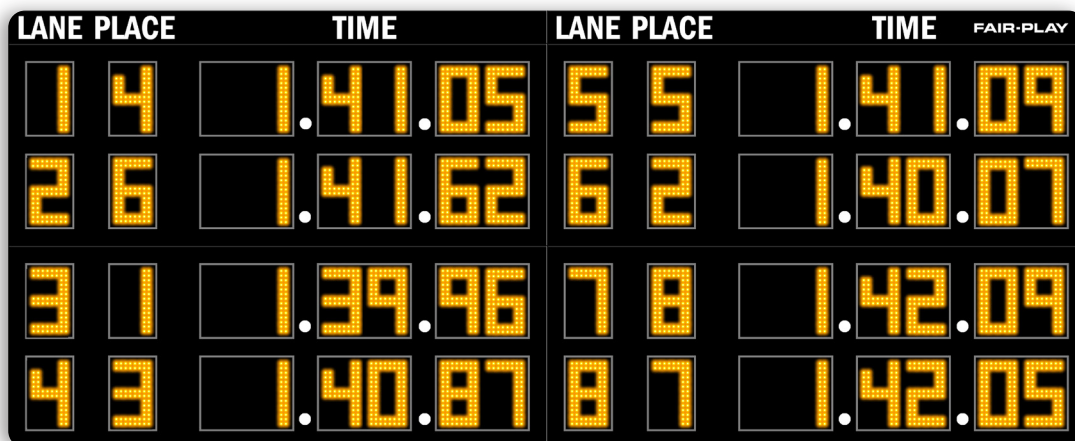

CAPTIONS (H" x W")

LANE	4" x 12"
PLACE	4" x 15"
TIME	4" x 11"
Decimal	1.75"

DIGIT SIZES (H")

Lane	12"
Place	12"
Time	12"

MODEL: TK-89048-2

DIMENSIONS

Height	Length	Depth	Weight
16'-6"	16'-0"	10"	910 lbs.

UV resistant custom paint & vinyl trim colors available.

12 Fair-Play FREE Standard Scoreboard Colors

STANDARD EQUIPMENT

- Super-bright, wide-angle amber LED's
- 4-level control console display brightness adjustment
- 5-year limited warranty
- Easy access built-in service points
- Quality engineered water resistant aluminum
- Complete, secure and durable display mounting
- Built-in lighting suppressor (for standard data direct wire only)
- Request a free project design renderings
- Help Desk Support
- USA Factory authorized national and local sales, service and installation